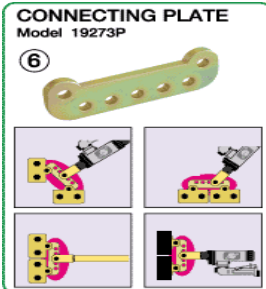

Airo Power System

- The only pull and push jack in one body
- Uses only compressed air
- No hydraulic pumps
- Simple operation
- Extremely light & compact
- Can work in restricted areas due to its small size
- Push or pull at the click of a button
- Complete professional system with numerous accessories
- Push and pull capacity of over 5 tons
- Available in various options

Airopower System

Body repair made simple

The Airopower system is a pneumatic body repair kit which is unique in its style, power and durability . Its uniqueness and efficiency will raise the level of standard body repairs. It offers to the bodyshop almost boundless possibilities in its various applications

AIROPOWER + 50 CLAMP

AIROPOWER BASIC KIT

AIROPOWER BASIC KIT WITH BELOW MENTIONED 50 CLAMPS

S.No.	Code	Particular	Qty
1	19220P	Adjustable Body Spoon	2
2	19234P	Airopower Clamp	2
3	19235P	Multi Clamp	2
4	19236P	Wide Clamp	4
5	19237P	Grooved Foot	4
6	19239P	Shaft Pin	4
7	19260P	Extn Tube 125mm	1
8	19261P	Extn Tube 175mm	1
9	19262P	Extn Tube 300mm	1
10	19263P	Extn Tube 500mm	2
11	19270P	Adjusting Tube 170mm	1
12	19271P	Adjusting Tube 290mm	3
13	19272P	L Type Pin	6
14	19273P	Connecting Plate	2
15	19274P	Singal Adaptor	3
16	19275P	Twin Adaptor	4
17	19276P	Tube Adaptor	1
18	19277P	Propeller	1
19	19281P	Chain Connector	2
20	19282P	Chain 2 mt	2
21	19286P	Bit Hook	1
22	19283P	Delux Trolley	1
23	EP01 - AE	Airopower Basic Kit	1