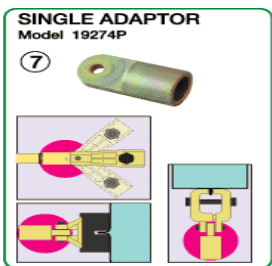

Airopower System

Body repair made simple

The Airopower system is a pneumatic body repair kit which is unique in its style, power and durability . Its uniqueness and efficiency will raise the level of standard body repairs. It offers to the bodyshop almost boundless possibilities in its various applications

AIROPOWER + 50 CLAMP

AIROPOWER BASIC KIT

AIROPOWER BASIC KIT WITH BELOW MENTIONED 50 CLAMPS

S.No.	Code	Particular	Qty
1	19220P	Adjustable Body Spoon	2
2	19234P	Airopower Clamp	2
3	19235P	Multi Clamp	2
4	19236P	Wide Clamp	4
5	19237P	Grooved Foot	4
6	19239P	Shaft Pin	4
7	19260P	Extn Tube 125mm	1
8	19261P	Extn Tube 175mm	1
9	19262P	Extn Tube 300mm	1
10	19263P	Extn Tube 500mm	2
11	19270P	Adjusting Tube 170mm	1
12	19271P	Adjusting Tube 290mm	3
13	19272P	L Type Pin	6
14	19273P	Connecting Plate	2
15	19274P	Singal Adaptor	3
16	19275P	Twin Adaptor	4
17	19276P	Tube Adaptor	1
18	19277P	Propeller	1
19	19281P	Chain Connector	2
20	19282P	Chain 2 mt	2
21	19286P	Bit Hook	1
22	19283P	Delux Trolley	1
23	EP01 - AE	Airopower Basic Kit	1