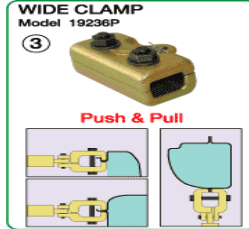

Airo Power System

- The only pull and push jack in one body
- Uses only compressed air
- No hydraulic pumps
- Simple operation
- Extremely light & compact
- Can work in restricted areas due to its small size
- Push or pull at the click of a button
- Complete professional system with numerous accessories
- Push and pull capacity of over 5 tons
- Available in various options

Airopower System

Body repair made simple

The Airopower system is a pneumatic body repair kit which is unique in its style, power and durability . Its uniqueness and efficiency will raise the level of standard body repairs. It offers to the bodyshop almost boundless possibilities in its various applications

AIROPOWER + 50 CLAMP

AIROPOWER BASIC KIT

AIROPOWER BASIC KIT WITH BELOW MENTIONED 50 CLAMPS

S.No.	Code	Particular	Qty
1	19220P	Adjustable Body Spoon	2
2	19234P	Airopower Clamp	2
3	19235P	Multi Clamp	2
4	19236P	Wide Clamp	4
5	19237P	Grooved Foot	4
6	19239P	Shaft Pin	4
7	19260P	Extn Tube 125mm	1
8	19261P	Extn Tube 175mm	1
9	19262P	Extn Tube 300mm	1
10	19263P	Extn Tube 500mm	2
11	19270P	Adjusting Tube 170mm	1
12	19271P	Adjusting Tube 290mm	3
13	19272P	L Type Pin	6
14	19273P	Connecting Plate	2
15	19274P	Singal Adaptor	3
16	19275P	Twin Adaptor	4
17	19276P	Tube Adaptor	1
18	19277P	Propeller	1
19	19281P	Chain Connector	2
20	19282P	Chain 2 mt	2
21	19286P	Bit Hook	1
22	19283P	Delux Trolley	1
23	EP01 - AE	Airopower Basic Kit	1