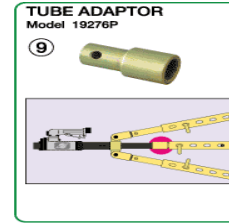

Airo Power System

- The only pull and push jack in one body
- Uses only compressed air
- No hydraulic pumps
- Simple operation
- Extremely light & compact
- Can work in restricted areas due to its small size
- Push or pull at the click of a button
- Complete professional system with numerous accessories
- Push and pull capacity of over 5 tons
- Available in various options

AIROPOWER + 50 CLAMP

AIROPOWER BASIC KIT

AIROPOWER BASIC KIT WITH BELOW MENTIONED 50 CLAMPS

S.No.	Code	Particular	Qty
1	19220P	Adjustable Body Spoon	2
2	19234P	Airopower Clamp	2
3	19235P	Multi Clamp	2
4	19236P	Wide Clamp	4
5	19237P	Grooved Foot	4
6	19239P	Shaft Pin	4
7	19260P	Extn Tube 125mm	1
8	19261P	Extn Tube 175mm	1
9	19262P	Extn Tube 300mm	1
10	19263P	Extn Tube 500mm	2
11	19270P	Adjusting Tube 170mm	1
12	19271P	Adjusting Tube 290mm	3
13	19272P	L Type Pin	6
14	19273P	Connecting Plate	2
15	19274P	Singal Adaptor	3
16	19275P	Twin Adaptor	4
17	19276P	Tube Adaptor	1
18	19277P	Propeller	1
19	19281P	Chain Connector	2
20	19282P	Chain 2 mt	2
21	19286P	Bit Hook	1
22	19283P	Delux Trolley	1
23	EP01 - AE	Airopower Basic Kit	1