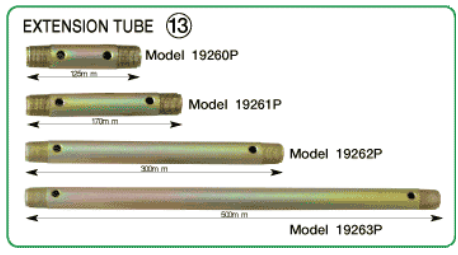

Airopower System

Body repair made simple

The Airopower system is a pneumatic body repair kit which is unique in its style, power and durability . Its uniqueness and efficiency will raise the level of standard body repairs. It offers to the bodyshop almost boundless possibilities in its various applications

AIROPOWER + 50 CLAMP

AIROPOWER BASIC KIT

AIROPOWER BASIC KIT WITH BELOW MENTIONED 50 CLAMPS

S.No.	Code	Particular	Qty
1	19220P	Adjustable Body Spoon	2
2	19234P	Airopower Clamp	2
3	19235P	Multi Clamp	2
4	19236P	Wide Clamp	4
5	19237P	Grooved Foot	4
6	19239P	Shaft Pin	4
7	19260P	Extn Tube 125mm	1
8	19261P	Extn Tube 175mm	1
9	19262P	Extn Tube 300mm	1
10	19263P	Extn Tube 500mm	2
11	19270P	Adjusting Tube 170mm	1
12	19271P	Adjusting Tube 290mm	3
13	19272P	L Type Pin	6
14	19273P	Connecting Plate	2
15	19274P	Singal Adaptor	3
16	19275P	Twin Adaptor	4
17	19276P	Tube Adaptor	1
18	19277P	Propeller	1
19	19281P	Chain Connector	2
20	19282P	Chain 2 mt	2
21	19286P	Bit Hook	1
22	19283P	Delux Trolley	1
23	EP01 - AE	Airopower Basic Kit	1