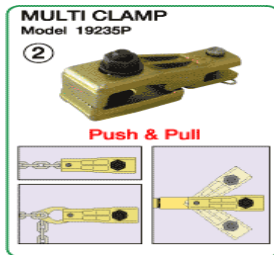

Airo Power System

- The only pull and push jack in one body
- Uses only compressed air
- No hydraulic pumps
- Simple operation
- Extremely light & compact
- Can work in restricted areas due to its small size
- Push or pull at the click of a button
- Complete professional system with numerous accessories
- Push and pull capacity of over 5 tons
- Available in various options

Airopower System

Body repair made simple

The Airopower system is a pneumatic body repair kit which is unique in its style, power and durability . Its uniqueness and efficiency will raise the level of standard body repairs. It offers to the bodyshop almost boundless possibilities in its various applications

AIROPOWER + 50 CLAMP

AIROPOWER BASIC KIT

AIROPOWER BASIC KIT WITH BELOW MENTIONED 50 CLAMPS

S.No.	Code	Particular	Qty
1	19220P	Adjustable Body Spoon	2
2	19234P	Airopower Clamp	2
3	19235P	Multi Clamp	2
4	19236P	Wide Clamp	4
5	19237P	Grooved Foot	4
6	19239P	Shaft Pin	4
7	19260P	Extn Tube 125mm	1
8	19261P	Extn Tube 175mm	1
9	19262P	Extn Tube 300mm	1
10	19263P	Extn Tube 500mm	2
11	19270P	Adjusting Tube 170mm	1
12	19271P	Adjusting Tube 290mm	3
13	19272P	L Type Pin	6
14	19273P	Connecting Plate	2
15	19274P	Singal Adaptor	3
16	19275P	Twin Adaptor	4
17	19276P	Tube Adaptor	1
18	19277P	Propeller	1
19	19281P	Chain Connector	2
20	19282P	Chain 2 mt	2
21	19286P	Bit Hook	1
22	19283P	Delux Trolley	1
23	EP01 - AE	Airopower Basic Kit	1