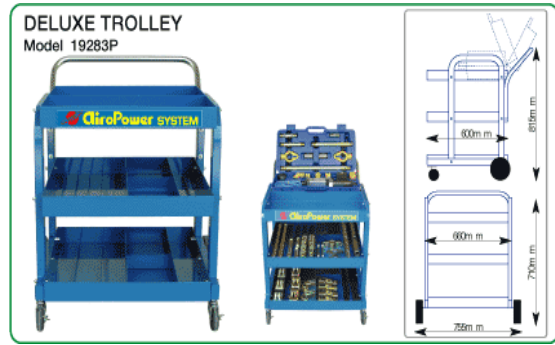

Airo Power System

- The only pull and push jack in one body
- Uses only compressed air
- No hydraulic pumps
- Simple operation
- Extremely light & compact
- Can work in restricted areas due to its small size
- Push or pull at the click of a button
- Complete professional system with numerous accessories
- Push and pull capacity of over 5 tons
- Available in various options

Airopower System

Body repair made simple

The Airopower system is a pneumatic body repair kit which is unique in its style, power and durability . Its uniqueness and efficiency will raise the level of standard body repairs. It offers to the bodyshop almost boundless possibilities in its various applications

AIROPOWER + 50 CLAMP

AIROPOWER BASIC KIT

AIROPOWER BASIC KIT WITH BELOW MENTIONED 50 CLAMPS

S.No.	Code	Particular	Qty
1	19220P	Adjustable Body Spoon	2
2	19234P	Airopower Clamp	2
3	19235P	Multi Clamp	2
4	19236P	Wide Clamp	4
5	19237P	Grooved Foot	4
6	19239P	Shaft Pin	4
7	19260P	Extn Tube 125mm	1
8	19261P	Extn Tube 175mm	1
9	19262P	Extn Tube 300mm	1
10	19263P	Extn Tube 500mm	2
11	19270P	Adjusting Tube 170mm	1
12	19271P	Adjusting Tube 290mm	3
13	19272P	L Type Pin	6
14	19273P	Connecting Plate	2
15	19274P	Singal Adaptor	3
16	19275P	Twin Adaptor	4
17	19276P	Tube Adaptor	1
18	19277P	Propeller	1
19	19281P	Chain Connector	2
20	19282P	Chain 2 mt	2
21	19286P	Bit Hook	1
22	19283P	Delux Trolley	1
23	EP01 - AE	Airopower Basic Kit	1