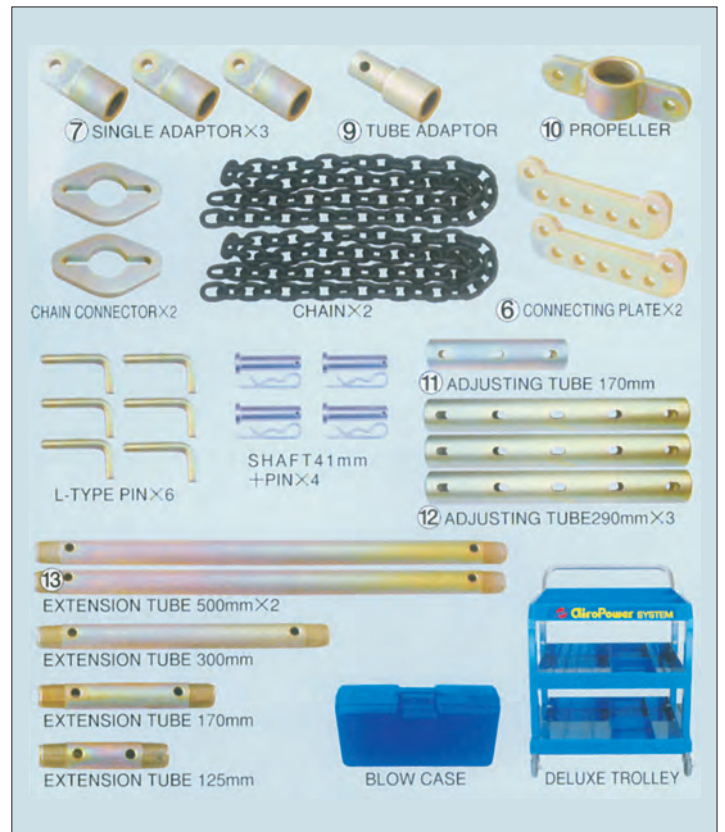

Airo Power System

- The only pull and push jack in one body
- Uses only compressed air
- No hydraulic pumps
- Simple operation
- Extremely light & compact
- Can work in restricted areas due to its small size
- Push or pull at the click of a button
- Complete professional system with numerous accessories
- Push and pull capacity of over 5 tons
- Available in various options

Airopower System

Body repair made simple

The Airopower system is a pneumatic body repair kit which is unique in its style, power and durability . Its uniqueness and efficiency will raise the level of standard body repairs. It offers to the bodyshop almost boundless possibilities in its various applications

AIROPOWER + 50 CLAMP

AIROPOWER BASIC KIT

AIROPOWER BASIC KIT WITH BELOW MENTIONED 50 CLAMPS

S.No.	Code	Particular	Qty
1	19220P	Adjustable Body Spoon	2
2	19234P	Airopower Clamp	2
3	19235P	Multi Clamp	2
4	19236P	Wide Clamp	4
5	19237P	Grooved Foot	4
6	19239P	Shaft Pin	4
7	19260P	Extn Tube 125mm	1
8	19261P	Extn Tube 175mm	1
9	19262P	Extn Tube 300mm	1
10	19263P	Extn Tube 500mm	2
11	19270P	Adjusting Tube 170mm	1
12	19271P	Adjusting Tube 290mm	3
13	19272P	L Type Pin	6
14	19273P	Connecting Plate	2
15	19274P	Singal Adaptor	3
16	19275P	Twin Adaptor	4
17	19276P	Tube Adaptor	1
18	19277P	Propeller	1
19	19281P	Chain Connector	2
20	19282P	Chain 2 mt	2
21	19286P	Bit Hook	1
22	19283P	Delux Trolley	1
23	EP01 - AE	Airopower Basic Kit	1