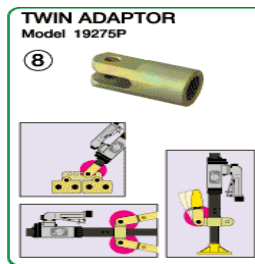

Airo Power System

- The only pull and push jack in one body
- Uses only compressed air
- No hydraulic pumps
- Simple operation
- Extremely light & compact
- Can work in restricted areas due to its small size
- Push or pull at the click of a button
- Complete professional system with numerous accessories
- Push and pull capacity of over 5 tons
- Available in various options

Airopower System

Body repair made simple

The Airopower system is a pneumatic body repair kit which is unique in its style, power and durability . Its uniqueness and efficiency will raise the level of standard body repairs. It offers to the bodyshop almost boundless possibilities in its various applications

AIROPOWER + 50 CLAMP

AIROPOWER BASIC KIT

AIROPOWER BASIC KIT WITH BELOW MENTIONED 50 CLAMPS

S.No.	Code	Particular	Qty
1	19220P	Adjustable Body Spoon	2
2	19234P	Airopower Clamp	2
3	19235P	Multi Clamp	2
4	19236P	Wide Clamp	4
5	19237P	Grooved Foot	4
6	19239P	Shaft Pin	4
7	19260P	Extn Tube 125mm	1
8	19261P	Extn Tube 175mm	1
9	19262P	Extn Tube 300mm	1
10	19263P	Extn Tube 500mm	2
11	19270P	Adjusting Tube 170mm	1
12	19271P	Adjusting Tube 290mm	3
13	19272P	L Type Pin	6
14	19273P	Connecting Plate	2
15	19274P	Singal Adaptor	3
16	19275P	Twin Adaptor	4
17	19276P	Tube Adaptor	1
18	19277P	Propeller	1
19	19281P	Chain Connector	2
20	19282P	Chain 2 mt	2
21	19286P	Bit Hook	1
22	19283P	Delux Trolley	1
23	EP01 - AE	Airopower Basic Kit	1