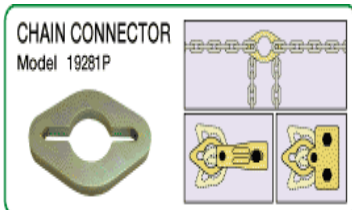

Airo Power System

- The only pull and push jack in one body
- Uses only compressed air
- No hydraulic pumps
- Simple operation
- Extremely light & compact
- Can work in restricted areas due to its small size
- Push or pull at the click of a button
- Complete professional system with numerous accessories
- Push and pull capacity of over 5 tons
- Available in various options

Airopower System

Body repair made simple

The Airopower system is a pneumatic body repair kit which is unique in its style, power and durability . Its uniqueness and efficiency will raise the level of standard body repairs. It offers to the bodyshop almost boundless possibilities in its various applications

AIROPOWER + 50 CLAMP

AIROPOWER BASIC KIT

AIROPOWER BASIC KIT WITH BELOW MENTIONED 50 CLAMPS

S.No.	Code	Particular	Qty
1	19220P	Adjustable Body Spoon	2
2	19234P	Airopower Clamp	2
3	19235P	Multi Clamp	2
4	19236P	Wide Clamp	4
5	19237P	Grooved Foot	4
6	19239P	Shaft Pin	4
7	19260P	Extn Tube 125mm	1
8	19261P	Extn Tube 175mm	1
9	19262P	Extn Tube 300mm	1
10	19263P	Extn Tube 500mm	2
11	19270P	Adjusting Tube 170mm	1
12	19271P	Adjusting Tube 290mm	3
13	19272P	L Type Pin	6
14	19273P	Connecting Plate	2
15	19274P	Singal Adaptor	3
16	19275P	Twin Adaptor	4
17	19276P	Tube Adaptor	1
18	19277P	Propeller	1
19	19281P	Chain Connector	2
20	19282P	Chain 2 mt	2
21	19286P	Bit Hook	1
22	19283P	Delux Trolley	1
23	EP01 - AE	Airopower Basic Kit	1