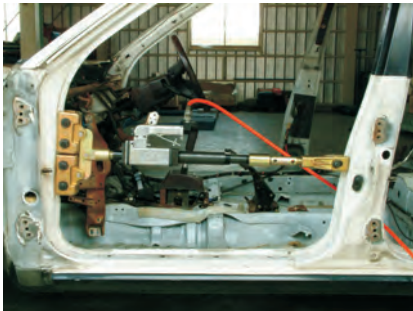

Airo Power System

- The only pull and push jack in one body
- Uses only compressed air
- No hydraulic pumps
- Simple operation
- Extremely light & compact
- Can work in restricted areas due to its small size
- Push or pull at the click of a button
- Complete professional system with numerous accessories
- Push and pull capacity of over 5 tons
- Available in various options

Airopower System

Body repair made simple

The Airopower system is a pneumatic body repair kit which is unique in its style, power and durability . Its uniqueness and efficiency will raise the level of standard body repairs. It offers to the bodyshop almost boundless possibilities in its various applications