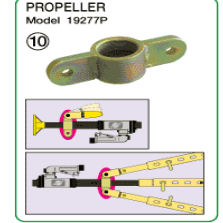

Airo Power System

- The only pull and push jack in one body
- Uses only compressed air
- No hydraulic pumps
- Simple operation
- Extremely light & compact
- Can work in restricted areas due to its small size
- Push or pull at the click of a button
- Complete professional system with numerous accessories
- Push and pull capacity of over 5 tons
- Available in various options

Airopower System

Body repair made simple

The Airopower system is a pneumatic body repair kit which is unique in its style, power and durability . Its uniqueness and efficiency will raise the level of standard body repairs. It offers to the bodyshop almost boundless possibilities in its various applications

AIROPOWER + 50 CLAMP

AIROPOWER BASIC KIT

AIROPOWER BASIC KIT WITH BELOW MENTIONED 50 CLAMPS

S.No.	Code	Particular	Qty
1	19220P	Adjustable Body Spoon	2
2	19234P	Airopower Clamp	2
3	19235P	Multi Clamp	2
4	19236P	Wide Clamp	4
5	19237P	Grooved Foot	4
6	19239P	Shaft Pin	4
7	19260P	Extn Tube 125mm	1
8	19261P	Extn Tube 175mm	1
9	19262P	Extn Tube 300mm	1
10	19263P	Extn Tube 500mm	2
11	19270P	Adjusting Tube 170mm	1
12	19271P	Adjusting Tube 290mm	3
13	19272P	L Type Pin	6
14	19273P	Connecting Plate	2
15	19274P	Singal Adaptor	3
16	19275P	Twin Adaptor	4
17	19276P	Tube Adaptor	1
18	19277P	Propeller	1
19	19281P	Chain Connector	2
20	19282P	Chain 2 mt	2
21	19286P	Bit Hook	1
22	19283P	Delux Trolley	1
23	EP01 - AE	Airopower Basic Kit	1