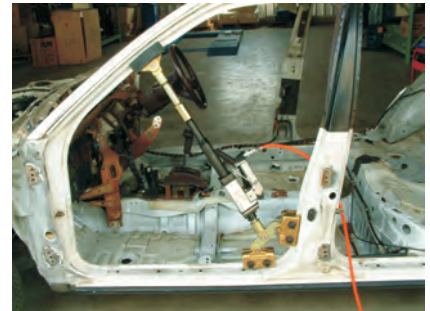

Airo Power System

- The only pull and push jack in one body
- Uses only compressed air
- No hydraulic pumps
- Simple operation
- Extremely light & compact
- Can work in restricted areas due to its small size
- Push or pull at the click of a button
- Complete professional system with numerous accessories
- Push and pull capacity of over 5 tons
- Available in various options

Airopower System

Body repair made simple

The Airopower system is a pneumatic body repair kit which is unique in its style, power and durability . Its uniqueness and efficiency will raise the level of standard body repairs. It offers to the bodyshop almost boundless possibilities in its various applications