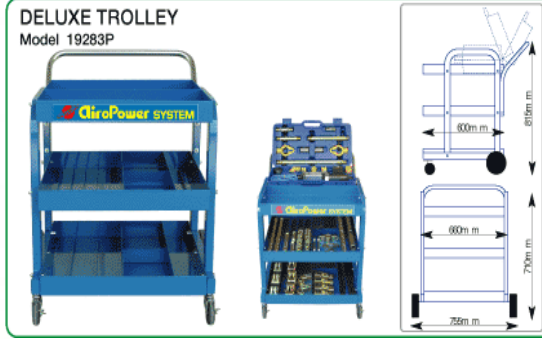

Airo Power System

- The only pull and push jack in one body
- Uses only compressed air
- No hydraulic pumps
- Simple operation
- Extremely light & compact
- Can work in restricted areas due to its small size
- Push or pull at the click of a button
- Complete professional system with numerous accessories
- Push and pull capacity of over 5 tons
- Available in various options

Airopower System

Body repair made simple

The Airopower system is a pneumatic body repair kit which is unique in its style, power and durability . Its uniqueness and efficiency will raise the level of standard body repairs. It offers to the bodyshop almost boundless possibilities in its various applications

AIROPOWER + 30 CLAMP

AIROPOWER BASIC KIT

AIROPOWER BASIC KIT WITH BELOW MENTIONED 30 CLAMPS

S.No.	Code	Particular	Qty
1	19220P	Adjustable Body Spoon	1
2	19234P	Airopower Clamp	2
3	19235P	Multi Clamp	2
4	19236P	Wide Clamp	2
5	19239P	Shaft Pin	3
6	19262P	Extn Tube 300mm	1
7	19263P	Extn Tube 500mm	1
8	19270P	Adjusting Tube 170mm	1
9	19271P	Adjusting Tube 290mm	2
10	19272P	L Type Pin	5
11	19273P	Connecting Plate	2
12	19274P	Singal Adaptor	2
13	19275P	Twin Adaptor	3
14	19276P	Tube Adaptor	1
15	19277P	Propeller	1
16	19283P	Delux Trolley	1
17	EP01 - AE	Airopower Basic Kit	1