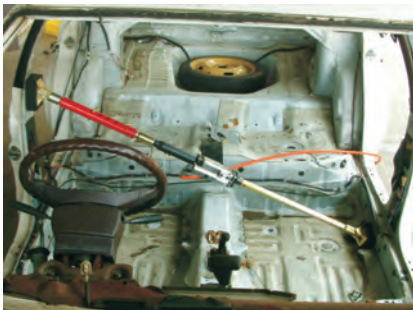

Airo Power System

- The only pull and push jack in one body
- Uses only compressed air
- No hydraulic pumps
- Simple operation
- Extremely light & compact
- Can work in restricted areas due to its small size
- Push or pull at the click of a button
- Complete professional system with numerous accessories
- Push and pull capacity of over 5 tons
- Available in various options

Airopower System

Body repair made simple

The Airopower system is a pneumatic body repair kit which is unique in its style, power and durability . Its uniqueness and efficiency will raise the level of standard body repairs. It offers to the bodyshop almost boundless possibilities in its various applications

AIROPOWER + 30 CLAMP

AIROPOWER BASIC KIT

AIROPOWER BASIC KIT WITH BELOW MENTIONED 30 CLAMPS

S.No.	Code	Particular	Qty
1	19220P	Adjustable Body Spoon	1
2	19234P	Airopower Clamp	2
3	19235P	Multi Clamp	2
4	19236P	Wide Clamp	2
5	19239P	Shaft Pin	3
6	19262P	Extn Tube 300mm	1
7	19263P	Extn Tube 500mm	1
8	19270P	Adjusting Tube 170mm	1
9	19271P	Adjusting Tube 290mm	2
10	19272P	L Type Pin	5
11	19273P	Connecting Plate	2
12	19274P	Singal Adaptor	2
13	19275P	Twin Adaptor	3
14	19276P	Tube Adaptor	1
15	19277P	Propeller	1
16	19283P	Delux Trolley	1
17	EP01 - AE	Airopower Basic Kit	1