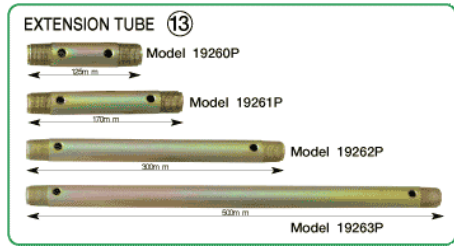

Airopower System

Body repair made simple

The Airopower system is a pneumatic body repair kit which is unique in its style, power and durability . Its uniqueness and efficiency will raise the level of standard body repairs. It offers to the bodyshop almost boundless possibilities in its various applications

AIROPOWER + 30 CLAMP

AIROPOWER BASIC KIT

AIROPOWER BASIC KIT WITH BELOW MENTIONED 30 CLAMPS

S.No.	Code	Particular	Qty
1	19220P	Adjustable Body Spoon	1
2	19234P	Airopower Clamp	2
3	19235P	Multi Clamp	2
4	19236P	Wide Clamp	2
5	19239P	Shaft Pin	3
6	19262P	Extn Tube 300mm	1
7	19263P	Extn Tube 500mm	1
8	19270P	Adjusting Tube 170mm	1
9	19271P	Adjusting Tube 290mm	2
10	19272P	L Type Pin	5
11	19273P	Connecting Plate	2
12	19274P	Singal Adaptor	2
13	19275P	Twin Adaptor	3
14	19276P	Tube Adaptor	1
15	19277P	Propeller	1
16	19283P	Delux Trolley	1
17	EP01 - AE	Airopower Basic Kit	1