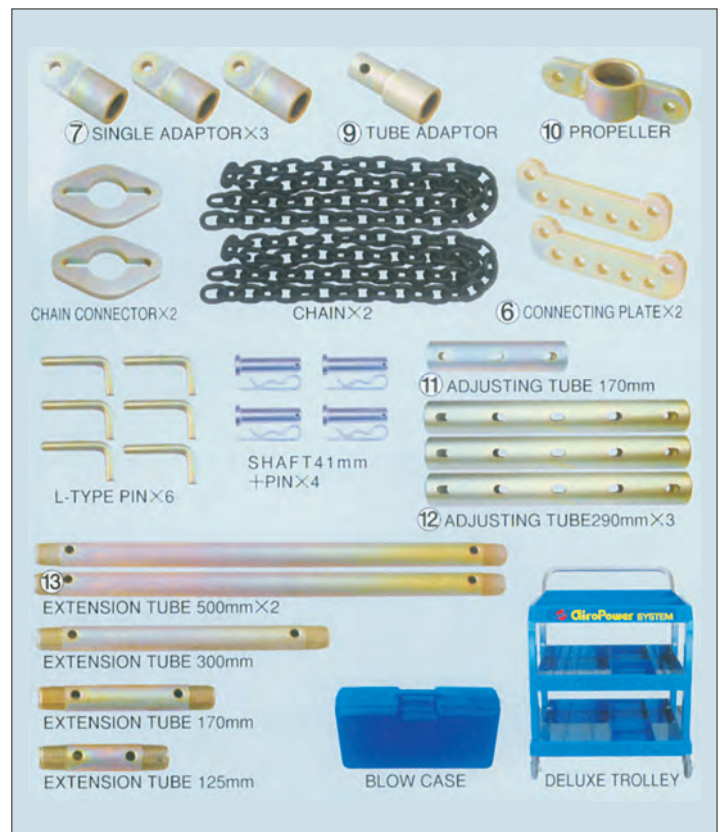

Airo Power System

- The only pull and push jack in one body
- Uses only compressed air
- No hydraulic pumps
- Simple operation
- Extremely light & compact
- Can work in restricted areas due to its small size
- Push or pull at the click of a button
- Complete professional system with numerous accessories
- Push and pull capacity of over 5 tons
- Available in various options

Airopower System

Body repair made simple

The Airopower system is a pneumatic body repair kit which is unique in its style, power and durability . Its uniqueness and efficiency will raise the level of standard body repairs. It offers to the bodyshop almost boundless possibilities in its various applications

AIROPOWER + 30 CLAMP

AIROPOWER BASIC KIT

AIROPOWER BASIC KIT WITH BELOW MENTIONED 30 CLAMPS

S.No.	Code	Particular	Qty
1	19220P	Adjustable Body Spoon	1
2	19234P	Airopower Clamp	2
3	19235P	Multi Clamp	2
4	19236P	Wide Clamp	2
5	19239P	Shaft Pin	3
6	19262P	Extn Tube 300mm	1
7	19263P	Extn Tube 500mm	1
8	19270P	Adjusting Tube 170mm	1
9	19271P	Adjusting Tube 290mm	2
10	19272P	L Type Pin	5
11	19273P	Connecting Plate	2
12	19274P	Singal Adaptor	2
13	19275P	Twin Adaptor	3
14	19276P	Tube Adaptor	1
15	19277P	Propeller	1
16	19283P	Delux Trolley	1
17	EP01 - AE	Airopower Basic Kit	1