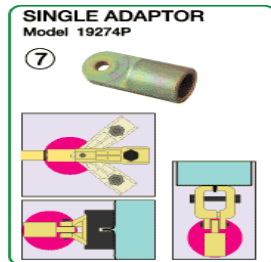

Airo Power System

- The only pull and push jack in one body
- Uses only compressed air
- No hydraulic pumps
- Simple operation
- Extremely light & compact
- Can work in restricted areas due to its small size
- Push or pull at the click of a button
- Complete professional system with numerous accessories
- Push and pull capacity of over 5 tons
- Available in various options

Airopower System

Body repair made simple

The Airopower system is a pneumatic body repair kit which is unique in its style, power and durability . Its uniqueness and efficiency will raise the level of standard body repairs. It offers to the bodyshop almost boundless possibilities in its various applications

AIROPOWER + 30 CLAMP

AIROPOWER BASIC KIT

AIROPOWER BASIC KIT WITH BELOW MENTIONED 30 CLAMPS

S.No.	Code	Particular	Qty
1	19220P	Adjustable Body Spoon	1
2	19234P	Airopower Clamp	2
3	19235P	Multi Clamp	2
4	19236P	Wide Clamp	2
5	19239P	Shaft Pin	3
6	19262P	Extn Tube 300mm	1
7	19263P	Extn Tube 500mm	1
8	19270P	Adjusting Tube 170mm	1
9	19271P	Adjusting Tube 290mm	2
10	19272P	L Type Pin	5
11	19273P	Connecting Plate	2
12	19274P	Singal Adaptor	2
13	19275P	Twin Adaptor	3
14	19276P	Tube Adaptor	1
15	19277P	Propeller	1
16	19283P	Delux Trolley	1
17	EP01 - AE	Airopower Basic Kit	1