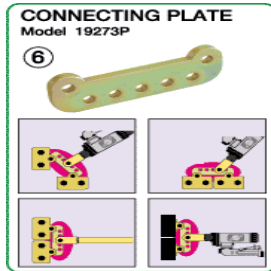

Airo Power System

- The only pull and push jack in one body
- Uses only compressed air
- No hydraulic pumps
- Simple operation
- Extremely light & compact
- Can work in restricted areas due to its small size
- Push or pull at the click of a button
- Complete professional system with numerous accessories
- Push and pull capacity of over 5 tons
- Available in various options

Airopower System

Body repair made simple

The Airopower system is a pneumatic body repair kit which is unique in its style, power and durability . Its uniqueness and efficiency will raise the level of standard body repairs. It offers to the bodyshop almost boundless possibilities in its various applications

AIROPOWER + 30 CLAMP

AIROPOWER BASIC KIT

AIROPOWER BASIC KIT WITH BELOW MENTIONED 30 CLAMPS

S.No.	Code	Particular	Qty
1	19220P	Adjustable Body Spoon	1
2	19234P	Airopower Clamp	2
3	19235P	Multi Clamp	2
4	19236P	Wide Clamp	2
5	19239P	Shaft Pin	3
6	19262P	Extn Tube 300mm	1
7	19263P	Extn Tube 500mm	1
8	19270P	Adjusting Tube 170mm	1
9	19271P	Adjusting Tube 290mm	2
10	19272P	L Type Pin	5
11	19273P	Connecting Plate	2
12	19274P	Singal Adaptor	2
13	19275P	Twin Adaptor	3
14	19276P	Tube Adaptor	1
15	19277P	Propeller	1
16	19283P	Delux Trolley	1
17	EP01 - AE	Airopower Basic Kit	1