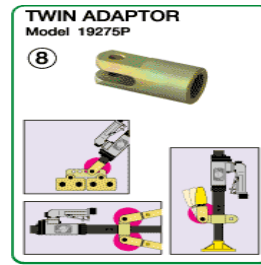

Airo Power System

- The only pull and push jack in one body
- Uses only compressed air
- No hydraulic pumps
- Simple operation
- Extremely light & compact
- Can work in restricted areas due to its small size
- Push or pull at the click of a button
- Complete professional system with numerous accessories
- Push and pull capacity of over 5 tons
- Available in various options

Airopower System

Body repair made simple

The Airopower system is a pneumatic body repair kit which is unique in its style, power and durability . Its uniqueness and efficiency will raise the level of standard body repairs. It offers to the bodyshop almost boundless possibilities in its various applications

AIROPOWER + 30 CLAMP

AIROPOWER BASIC KIT

AIROPOWER BASIC KIT WITH BELOW MENTIONED 30 CLAMPS

S.No.	Code	Particular	Qty
1	19220P	Adjustable Body Spoon	1
2	19234P	Airopower Clamp	2
3	19235P	Multi Clamp	2
4	19236P	Wide Clamp	2
5	19239P	Shaft Pin	3
6	19262P	Extn Tube 300mm	1
7	19263P	Extn Tube 500mm	1
8	19270P	Adjusting Tube 170mm	1
9	19271P	Adjusting Tube 290mm	2
10	19272P	L Type Pin	5
11	19273P	Connecting Plate	2
12	19274P	Singal Adaptor	2
13	19275P	Twin Adaptor	3
14	19276P	Tube Adaptor	1
15	19277P	Propeller	1
16	19283P	Delux Trolley	1
17	EP01 - AE	Airopower Basic Kit	1