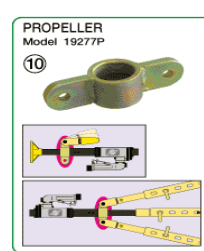

Airo Power System

- The only pull and push jack in one body
- Uses only compressed air
- No hydraulic pumps
- Simple operation
- Extremely light & compact
- Can work in restricted areas due to its small size
- Push or pull at the click of a button
- Complete professional system with numerous accessories
- Push and pull capacity of over 5 tons
- Available in various options

Airopower System

Body repair made simple

The Airopower system is a pneumatic body repair kit which is unique in its style, power and durability . Its uniqueness and efficiency will raise the level of standard body repairs. It offers to the bodyshop almost boundless possibilities in its various applications

AIROPOWER + 30 CLAMP

AIROPOWER BASIC KIT

AIROPOWER BASIC KIT WITH BELOW MENTIONED 30 CLAMPS

S.No.	Code	Particular	Qty
1	19220P	Adjustable Body Spoon	1
2	19234P	Airopower Clamp	2
3	19235P	Multi Clamp	2
4	19236P	Wide Clamp	2
5	19239P	Shaft Pin	3
6	19262P	Extn Tube 300mm	1
7	19263P	Extn Tube 500mm	1
8	19270P	Adjusting Tube 170mm	1
9	19271P	Adjusting Tube 290mm	2
10	19272P	L Type Pin	5
11	19273P	Connecting Plate	2
12	19274P	Singal Adaptor	2
13	19275P	Twin Adaptor	3
14	19276P	Tube Adaptor	1
15	19277P	Propeller	1
16	19283P	Delux Trolley	1
17	EP01 - AE	Airopower Basic Kit	1