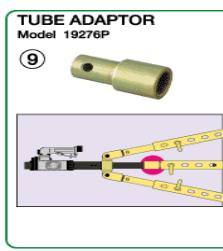

AIROPOWER + 30 CLAMP

AIROPOWER BASIC KIT

AIROPOWER BASIC KIT WITH BELOW MENTIONED 30 CLAMPS

S.No.	Code	Particular	Qty
1	19220P	Adjustable Body Spoon	1
2	19234P	Airopower Clamp	2
3	19235P	Multi Clamp	2
4	19236P	Wide Clamp	2
5	19239P	Shaft Pin	3
6	19262P	Extn Tube 300mm	1
7	19263P	Extn Tube 500mm	1
8	19270P	Adjusting Tube 170mm	1
9	19271P	Adjusting Tube 290mm	2
10	19272P	L Type Pin	5
11	19273P	Connecting Plate	2
12	19274P	Singal Adaptor	2
13	19275P	Twin Adaptor	3
14	19276P	Tube Adaptor	1
15	19277P	Propeller	1
16	19283P	Delux Trolley	1
17	EP01 - AE	Airopower Basic Kit	1