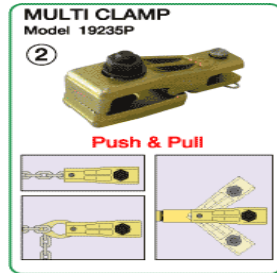

Airo Power System

- The only pull and push jack in one body
- Uses only compressed air
- No hydraulic pumps
- Simple operation
- Extremely light & compact
- Can work in restricted areas due to its small size
- Push or pull at the click of a button
- Complete professional system with numerous accessories
- Push and pull capacity of over 5 tons
- Available in various options

Airopower System

Body repair made simple

The Airopower system is a pneumatic body repair kit which is unique in its style, power and durability . Its uniqueness and efficiency will raise the level of standard body repairs. It offers to the bodyshop almost boundless possibilities in its various applications

AIROPOWER + 30 CLAMP

AIROPOWER BASIC KIT

AIROPOWER BASIC KIT WITH BELOW MENTIONED 30 CLAMPS

S.No.	Code	Particular	Qty
1	19220P	Adjustable Body Spoon	1
2	19234P	Airopower Clamp	2
3	19235P	Multi Clamp	2
4	19236P	Wide Clamp	2
5	19239P	Shaft Pin	3
6	19262P	Extn Tube 300mm	1
7	19263P	Extn Tube 500mm	1
8	19270P	Adjusting Tube 170mm	1
9	19271P	Adjusting Tube 290mm	2
10	19272P	L Type Pin	5
11	19273P	Connecting Plate	2
12	19274P	Singal Adaptor	2
13	19275P	Twin Adaptor	3
14	19276P	Tube Adaptor	1
15	19277P	Propeller	1
16	19283P	Delux Trolley	1
17	EP01 - AE	Airopower Basic Kit	1