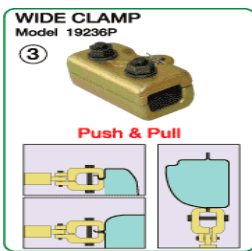

Airo Power System

- The only pull and push jack in one body
- Uses only compressed air
- No hydraulic pumps
- Simple operation
- Extremely light & compact
- Can work in restricted areas due to its small size
- Push or pull at the click of a button
- Complete professional system with numerous accessories
- Push and pull capacity of over 5 tons
- Available in various options

Airopower System

Body repair made simple

The Airopower system is a pneumatic body repair kit which is unique in its style, power and durability . Its uniqueness and efficiency will raise the level of standard body repairs. It offers to the bodyshop almost boundless possibilities in its various applications

AIROPOWER + 30 CLAMP

AIROPOWER BASIC KIT

AIROPOWER BASIC KIT WITH BELOW MENTIONED 30 CLAMPS

S.No.	Code	Particular	Qty
1	19220P	Adjustable Body Spoon	1
2	19234P	Airopower Clamp	2
3	19235P	Multi Clamp	2
4	19236P	Wide Clamp	2
5	19239P	Shaft Pin	3
6	19262P	Extn Tube 300mm	1
7	19263P	Extn Tube 500mm	1
8	19270P	Adjusting Tube 170mm	1
9	19271P	Adjusting Tube 290mm	2
10	19272P	L Type Pin	5
11	19273P	Connecting Plate	2
12	19274P	Singal Adaptor	2
13	19275P	Twin Adaptor	3
14	19276P	Tube Adaptor	1
15	19277P	Propeller	1
16	19283P	Delux Trolley	1
17	EP01 - AE	Airopower Basic Kit	1