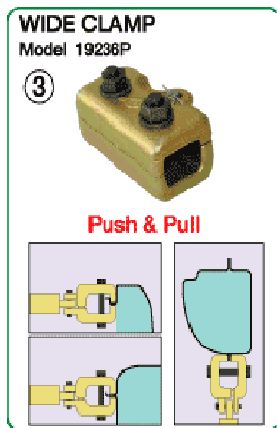

## Airo Power System

- The only pull and push jack in one body
- Uses only compressed air
- No hydraulic pumps
- Simple operation
- Extremely light & compact
- Can work in restricted areas due to its small size
- Push or pull at the click of a button
- Complete professional system with numerous accessories
- Push and pull capacity of over 5 tons
- Available in various options

**AIROPOWER BASIC KIT WITH BELOW MENTIONED 10 CLAMPS**

19234P		AIROPOWER CLAMPS		2
19236P		WIDE CLAMPS		3
19239P		SHAFT+PIN		1
19274P		SINGLE ADAPTOR		2
19275P		TWIN ADAPTOR		1
19273P		CONNECTING PLATE		1
EP01-AE		AIROPOWER BASIC KIT		1