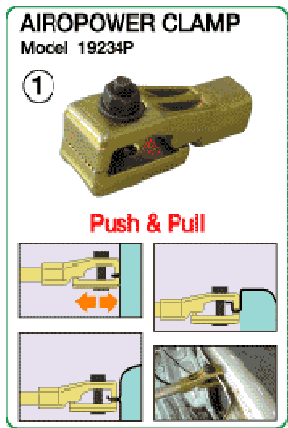

## Airo Power System

- The only pull and push jack in one body
- Uses only compressed air
- No hydraulic pumps
- Simple operation
- Extremely light & compact
- Can work in restricted areas due to its small size
- Push or pull at the click of a button
- Complete professional system with numerous accessories
- Push and pull capacity of over 5 tons
- Available in various options

**AIROPOWER BASIC KIT WITH BELOW MENTIONED 10 CLAMPS**

19234P		AIROPOWER CLAMPS		2
19236P		WIDE CLAMPS		3
19239P		SHAFT+PIN		1
19274P		SINGLE ADAPTOR		2
19275P		TWIN ADAPTOR		1
19273P		CONNECTING PLATE		1
EP01-AE		AIROPOWER BASIC KIT		1