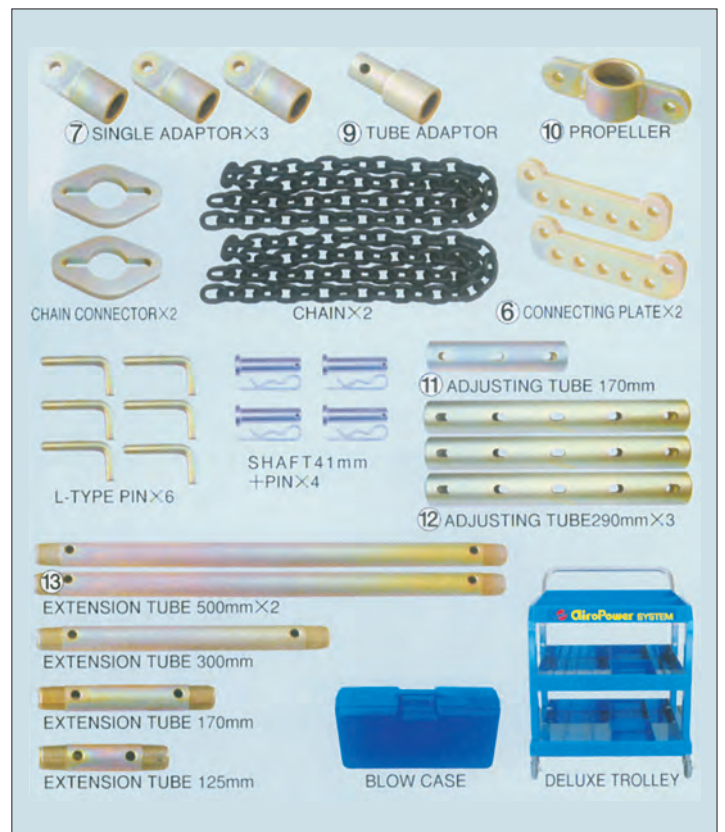

## Airo Power System

- The only pull and push jack in one body
- Uses only compressed air
- No hydraulic pumps
- Simple operation
- Extremely light & compact
- Can work in restricted areas due to its small size
- Push or pull at the click of a button
- Complete professional system with numerous accessories
- Push and pull capacity of over 5 tons
- Available in various options

**AIROPOWER BASIC KIT WITH BELOW MENTIONED 10 CLAMPS**

19234P		AIROPOWER CLAMPS		2
19236P		WIDE CLAMPS		3
19239P		SHAFT+PIN		1
19274P		SINGLE ADAPTOR		2
19275P		TWIN ADAPTOR		1
19273P		CONNECTING PLATE		1
EP01-AE		AIROPOWER BASIC KIT		1