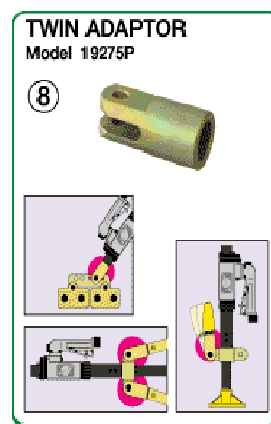

## Airo Power System

- The only pull and push jack in one body
- Uses only compressed air
- No hydraulic pumps
- Simple operation
- Extremely light & compact
- Can work in restricted areas due to its small size
- Push or pull at the click of a button
- Complete professional system with numerous accessories
- Push and pull capacity of over 5 tons
- Available in various options

**AIROPOWER BASIC KIT WITH BELOW MENTIONED 10 CLAMPS**

19234P		AIROPOWER CLAMPS		2
19236P		WIDE CLAMPS		3
19239P		SHAFT+PIN		1
19274P		SINGLE ADAPTOR		2
19275P		TWIN ADAPTOR		1
19273P		CONNECTING PLATE		1
EP01-AE		AIROPOWER BASIC KIT		1