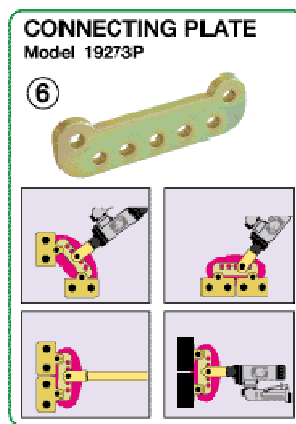

## Airo Power System

- The only pull and push jack in one body
- Uses only compressed air
- No hydraulic pumps
- Simple operation
- Extremely light & compact
- Can work in restricted areas due to its small size
- Push or pull at the click of a button
- Complete professional system with numerous accessories
- Push and pull capacity of over 5 tons
- Available in various options

**AIROPOWER BASIC KIT WITH BELOW MENTIONED 10 CLAMPS**

19234P		AIROPOWER CLAMPS		2
19236P		WIDE CLAMPS		3
19239P		SHAFT+PIN		1
19274P		SINGLE ADAPTOR		2
19275P		TWIN ADAPTOR		1
19273P		CONNECTING PLATE		1
EP01-AE		AIROPOWER BASIC KIT		1