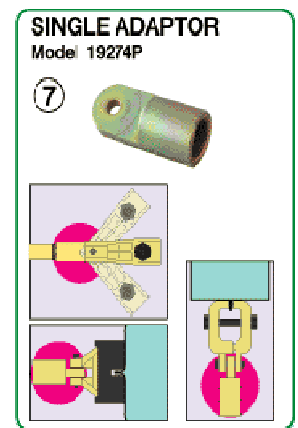

## Airo Power System

- The only pull and push jack in one body
- Uses only compressed air
- No hydraulic pumps
- Simple operation
- Extremely light & compact
- Can work in restricted areas due to its small size
- Push or pull at the click of a button
- Complete professional system with numerous accessories
- Push and pull capacity of over 5 tons
- Available in various options

**AIROPOWER BASIC KIT WITH BELOW MENTIONED 10 CLAMPS**

19234P		AIROPOWER CLAMPS		2
19236P		WIDE CLAMPS		3
19239P		SHAFT+PIN		1
19274P		SINGLE ADAPTOR		2
19275P		TWIN ADAPTOR		1
19273P		CONNECTING PLATE		1
EP01-AE		AIROPOWER BASIC KIT		1