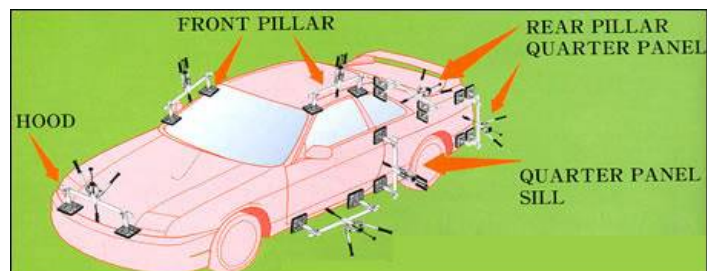

MIRACLE PANEL REPAIR SYSTEM - LEVEL 3 KIT

The single portable trolley ensures that the technician can take the welder and tools to the car .

The welding machine has a unique touch-weld system (no trigger)

The welder works on 15 AMP Single Phase with no over-heating .

Carbon Shrinking , Point Shrinking & Washer Welding : All can be done with this welder .

MS-17S Strong Puller

ONA – 03 SLIDING HAMMER

1. Automatically welded to the point
2. Pull by knocking the weight
3. Twist the handle and remove