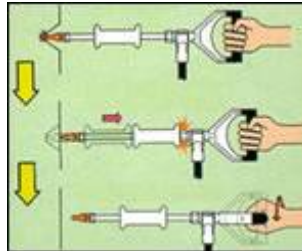

MIRACLE PANEL REPAIR SYSTEM - LEVEL 3 KIT

The single portable trolley ensures that the technician can take the welder and tools to the car .

The welding machine has a unique touch-weld system (no trigger)

The welder works on 15 AMP Single Phase with no over-heating .

Carbon Shrinking , Point Shrinking & Washer Welding : All can be done with this welder .

MS-17S Strong Puller

ONA – 03 SLIDING HAMMER

1. Automatically welded to the point
2. Pull by knocking the weight
3. Twist the handle and remove