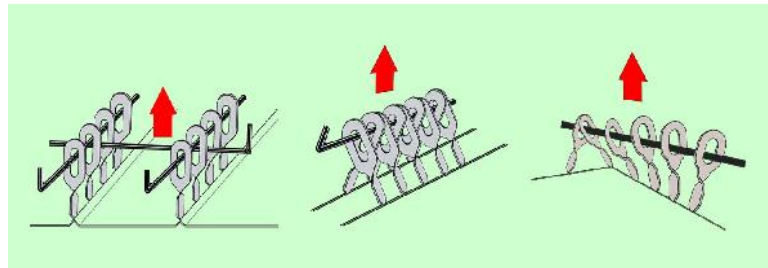

CONNECTING CABLE