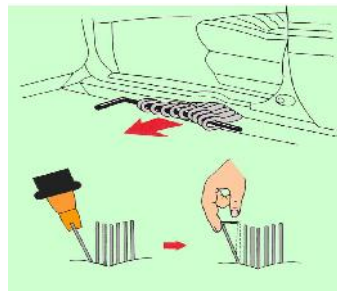

CONNECTING CABLE