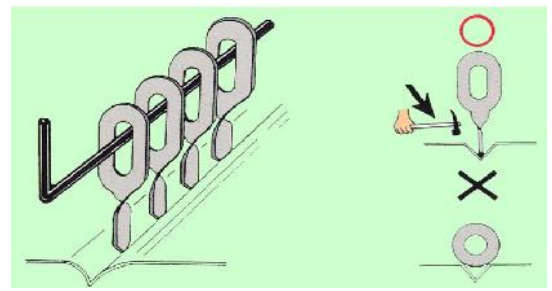

CONNECTING CABLE